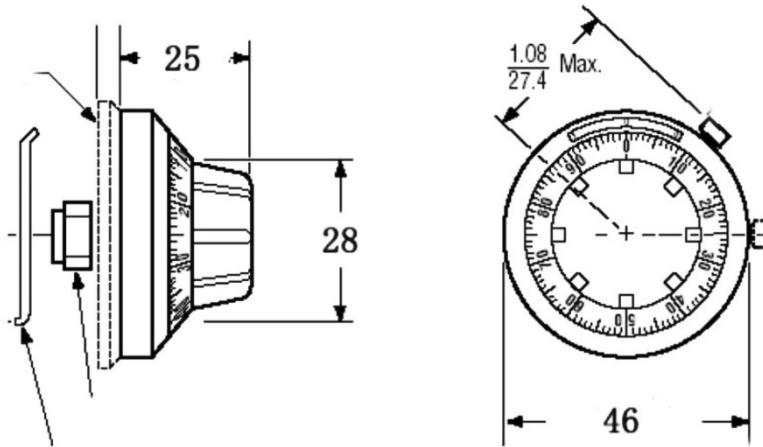

# TSR-13

Dimensions (mm)

External Diameter(mm)	Height(mm)	Axle Hole Diameter(mm)	Number of turns	Character displaying on Window	Fixed Type
46mm	25mm	6.35mm	0~14	3 digits	Fixed by Screw

Note: Specifications are subject to change without notice. For more detail and update, please visit our website.