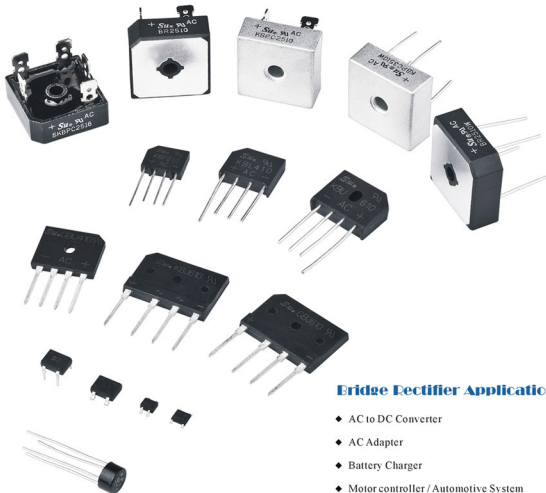

Bridge Rectifier Features:

- ◆ Current: 0.5A to 50A
- ◆ Isolated Base for Direct Mounting on Heat Sink
- ◆ **UL** Recognized for Industrial Equipment E347215
- ◆ RoHS Compliant
- ◆ Terminals: Fast-on, Screw, Solderable Pin for PCB

Bridge Rectifier Applications:

- ◆ AC to DC Converter
- ◆ AC Adapter
- ◆ Battery Charger
- ◆ Motor controller / Automotive System
- ◆ Switching Mode Power Supply

三泰 科技 有 限 公 司
Suntan Technology Company Limited

Bridge Rectifier Types:

- ◆ WOB Package Silicon Bridge Rectifiers
- ◆ Single Phase Glass Passivated Bridge Rectifiers
- ◆ KBX Package Silicon Passivated Bridge Rectifiers
- ◆ Silicon Passivated Table Bridge Rectifiers
- ◆ GBX Package Silicon Passivated Bridge Rectifiers
- ◆ Mini Package Glass Passivated Rectifiers
- ◆ Single Phase Silicon Passivated Bridge Rectifiers
- ◆ Three Phase Bridge Rectifiers