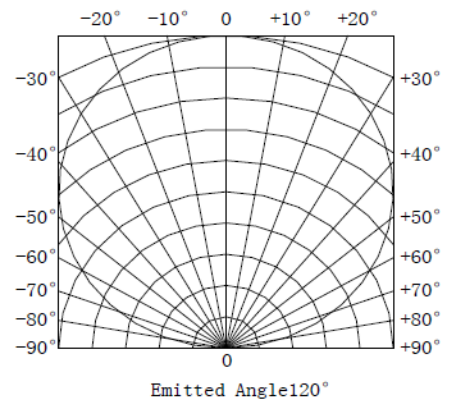

TSL-0603UR000MTH

Typical Optical Characteristics Curves

Ambient Temperature VS. Forward Current

TSL-0603UR000MTH

Carrier Tape

All dimensions in mm, tolerances unless mentioned is ± 0.1 mm.

Details Of Carrier Tape

A: Top Cover Tape, 300mm

B: Leader, Empty, 200mm

C: 3000 Lamps Loaded

D: Trailer, Empty, 200mm

Moisture Resistant Packaging

Note: Specification are subject to change without notice. For more detail and update, please visit our website.