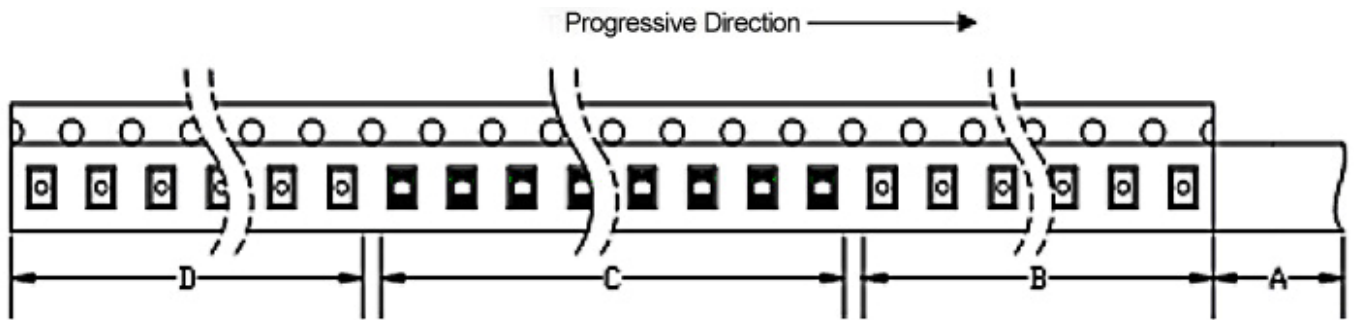

TSL-0603UR000MTH

Typical Optical Characteristics Curves

Ambient Temperature VS. Forward Current

TSL-0603UR000MTH

Carrier Tape

All dimensions in mm, tolerances unless mentioned is ± 0.1 mm.

Details Of Carrier Tape

A: Top Cover Tape, 300mm

B: Leader, Empty, 200mm

C: 3000 Lamps Loaded

D: Trailer, Empty, 200mm

Moisture Resistant Packaging

Note: Specification are subject to change without notice. For more detail and update, please visit our website.