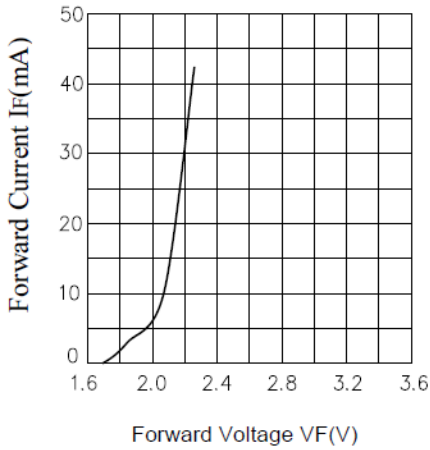

TSL-0603UR000MTH

Typical Optical Characteristics Curves

Ambient Temperature VS. Forward Current

TSL-0603UR000MTH

Carrier Tape

All dimensions in mm, tolerances unless mentioned is ± 0.1 mm.

Details Of Carrier Tape