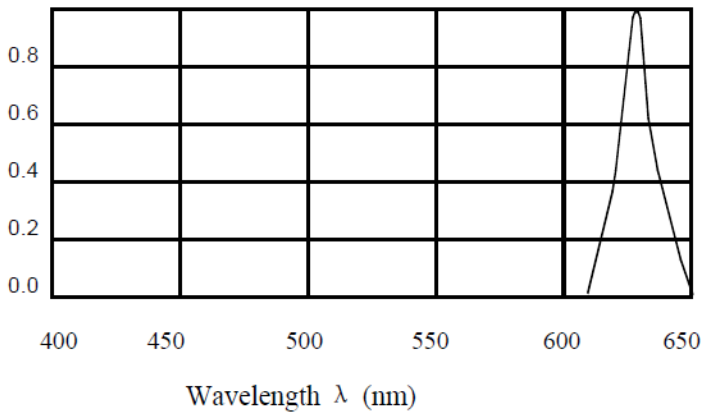

TSL-0603UR000MTH

Typical Optical Characteristics Curves

Ambient Temperature VS. Forward Current

TSL-0603UR000MTH

Carrier Tape

All dimensions in mm, tolerances unless mentioned is ± 0.1 mm.

Details Of Carrier Tape

A: Top Cover Tape, 300mm

B: Leader, Empty, 200mm

C: 3000 Lamps Loaded

D: Trailer, Empty, 200mm

Moisture Resistant Packaging

Note: Specification are subject to change without notice. For more detail and update, please visit our website.