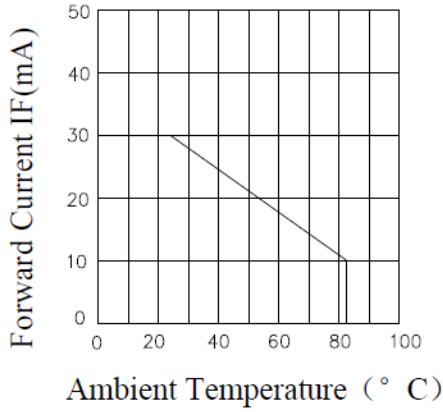

TSL-0603UR000MTH

Typical Optical Characteristics Curves

Ambient Temperature VS. Forward Current

TSL-0603UR000MTH

Carrier Tape

All dimensions in mm, tolerances unless mentioned is ± 0.1 mm.

Details Of Carrier Tape

A: Top Cover Tape, 300mm

B: Leader, Empty, 200mm

C: 3000 Lamps Loaded

D: Trailer, Empty, 200mm

Moisture Resistant Packaging

Note: Specification are subject to change without notice. For more detail and update, please visit our website.