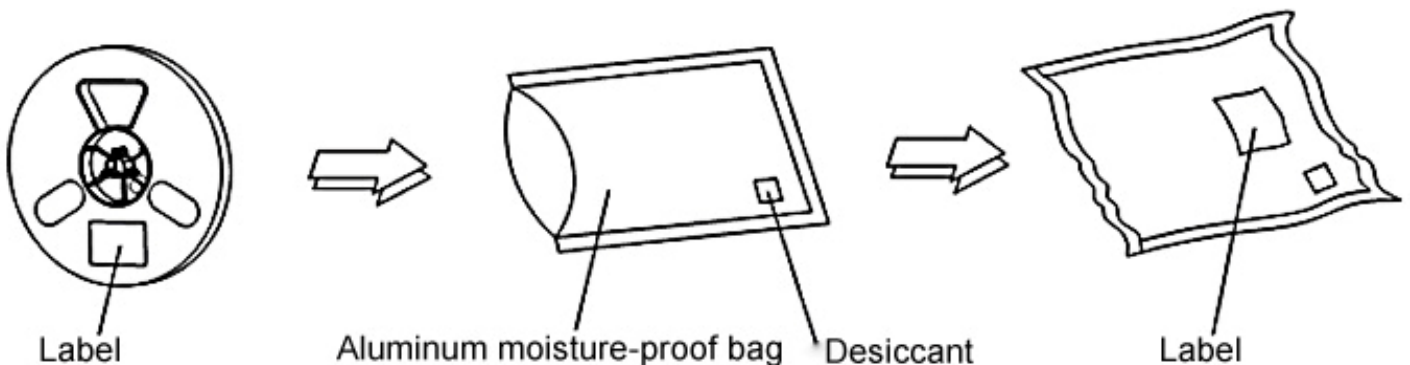

TSL-0603UR000MTH

Typical Optical Characteristics Curves

Ambient Temperature VS. Forward Current

TSL-0603UR000MTH

Carrier Tape

All dimensions in mm, tolerances unless mentioned is ± 0.1 mm.

Details Of Carrier Tape

A: Top Cover Tape, 300mm

B: Leader, Empty, 200mm

C: 3000 Lamps Loaded

D: Trailer, Empty, 200mm

Moisture Resistant Packaging

Note: Specification are subject to change without notice. For more detail and update, please visit our website.