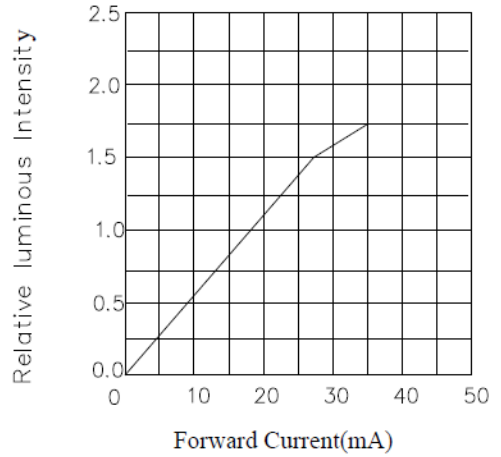

TSL-0603UR000MTH

Typical Optical Characteristics Curves

Ambient Temperature VS. Forward Current

TSL-0603UR000MTH

Carrier Tape

All dimensions in mm, tolerances unless mentioned is ± 0.1 mm.

Details Of Carrier Tape

A: Top Cover Tape, 300mm

B: Leader, Empty, 200mm

C: 3000 Lamps Loaded

D: Trailer, Empty, 200mm

Moisture Resistant Packaging

Note: Specification are subject to change without notice. For more detail and update, please visit our website.