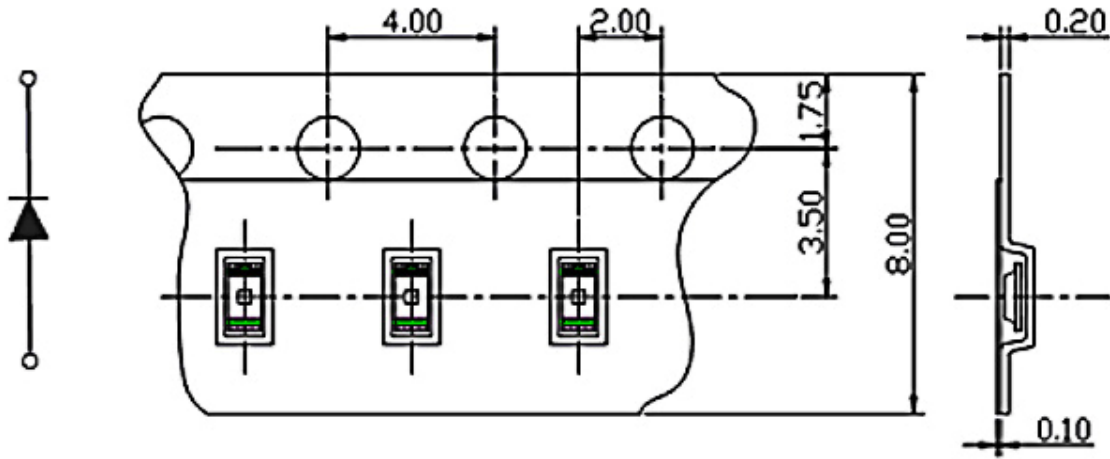

TSL-0603UR000MTH

Typical Optical Characteristics Curves

Ambient Temperature VS. Forward Current

TSL-0603UR000MTH

Carrier Tape

All dimensions in mm, tolerances unless mentioned is ± 0.1 mm.

Details Of Carrier Tape

A: Top Cover Tape, 300mm

B: Leader, Empty, 200mm

C: 3000 Lamps Loaded

D: Trailer, Empty, 200mm

Moisture Resistant Packaging

Note: Specification are subject to change without notice. For more detail and update, please visit our website.