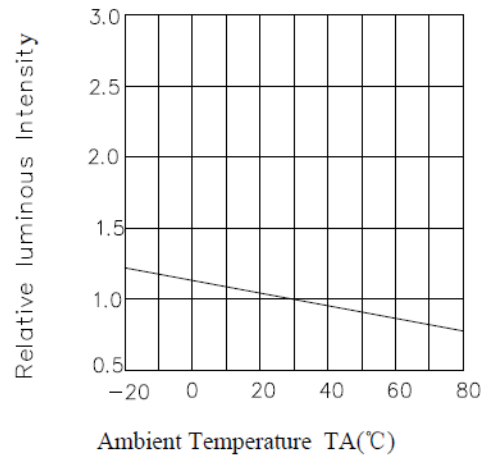

TSL-0603UR000MTH

Typical Optical Characteristics Curves

Ambient Temperature VS. Forward Current

TSL-0603UR000MTH

Carrier Tape

All dimensions in mm, tolerances unless mentioned is ± 0.1 mm.

Details Of Carrier Tape

A: Top Cover Tape, 300mm

B: Leader, Empty, 200mm

C: 3000 Lamps Loaded

D: Trailer, Empty, 200mm

Moisture Resistant Packaging

Note: Specification are subject to change without notice. For more detail and update, please visit our website.